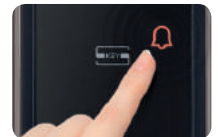

Smart Bell

Receive alerts when visitor touches the smart bell icon (the door bell icon) on the touch pad. Your phone acts as your doorbell.