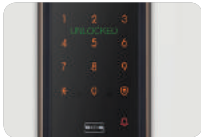

SHP-DP609

Easy and Fast

One action to open or close

You can easily open the door by pushing or pulling the easy Push-Pull handle with low noise, and vice versa.

Your finger is the key

Just one touch with your finger to open the door with fast and accurate fingerprint sensor. Give you a piece of mind.

Voice Guide

Spoken feedback to guide users for setup and ongoing use.

Welcome Function

Approaching the door will automatically activate the touch pad allowing convenient passcode entry. Repeated pacing around the entry will also set off the alarm.

Status Display

LED displays basic information for user on screen, such as door lock condition, authentication and low battery warning.

Security and Safety

Intrusion Alarm

Attempted forced entry or tampering to bypass the lock will set off alarm immediately.