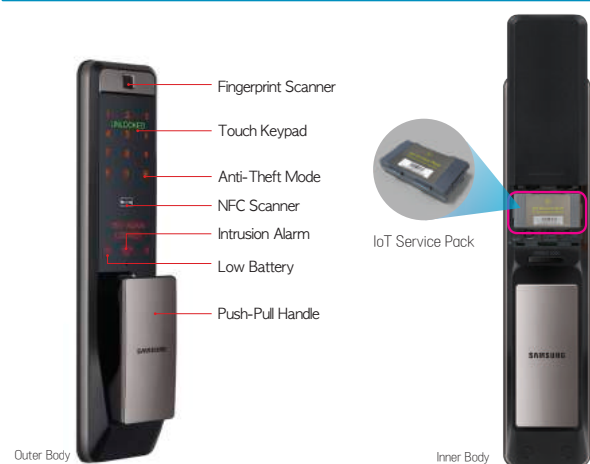

Specification

- Battery Alkaline 1.5V AA Battery (LR6) x 8
- Product Size (including handle)
  - Inner lock 88(W) x 392.1(H) x 63.8(D)mm
  - Outer lock 86.2(W) x 391(H) x 68.5(D)mm